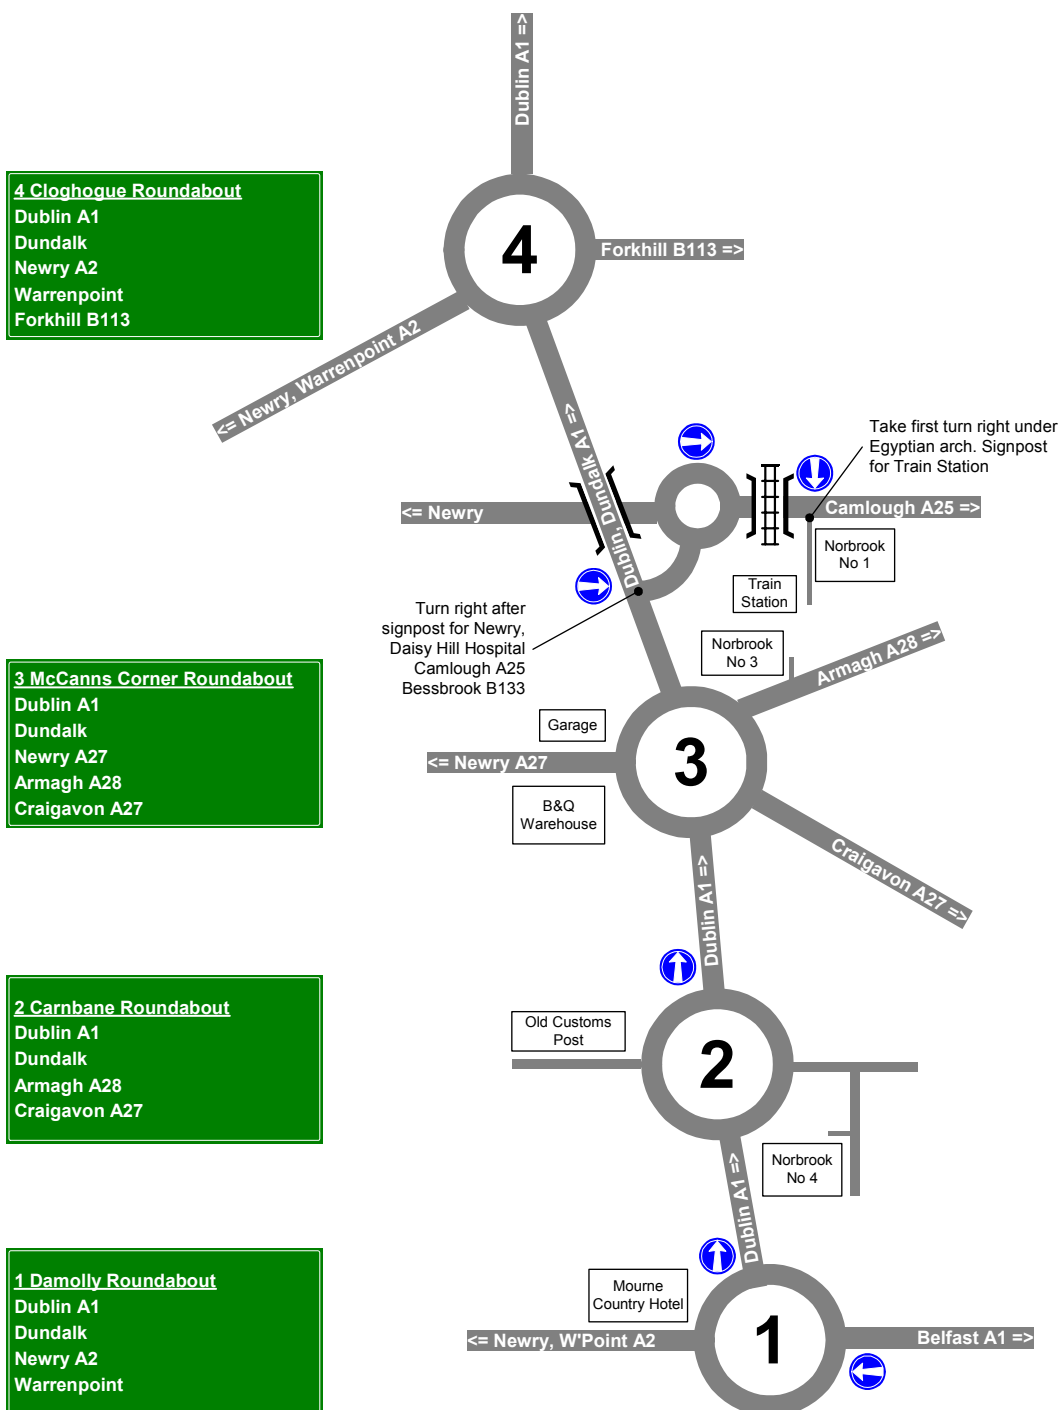

## Directions

<p><b>Norbrook Laboratories Ltd</b> Factory No 1 Station Works NEWRY BT35 6JP County Down Northern Ireland</p> <p>Tel: +44 (0)28 3026 4435 Fax: +44 (0)28 3026 1721</p>	<p><b>Norbrook Laboratories Ltd</b> Factory No 3 105 Armagh Road NEWRY BT35 6PU County Down Northern Ireland</p> <p>Tel: +44 (0)28 3026 0200 Fax: +44 (0)28 3026 0201</p>	<p><b>Norbrook Laboratories Ltd</b> Factory No 4 Carnbane Industrial Estate NEWRY BT35 6QQ County Down Northern Ireland</p> <p>Tel: +44 (0)28 3026 4435 Fax: +44 (0)28 3026 1721</p>
---	---	--